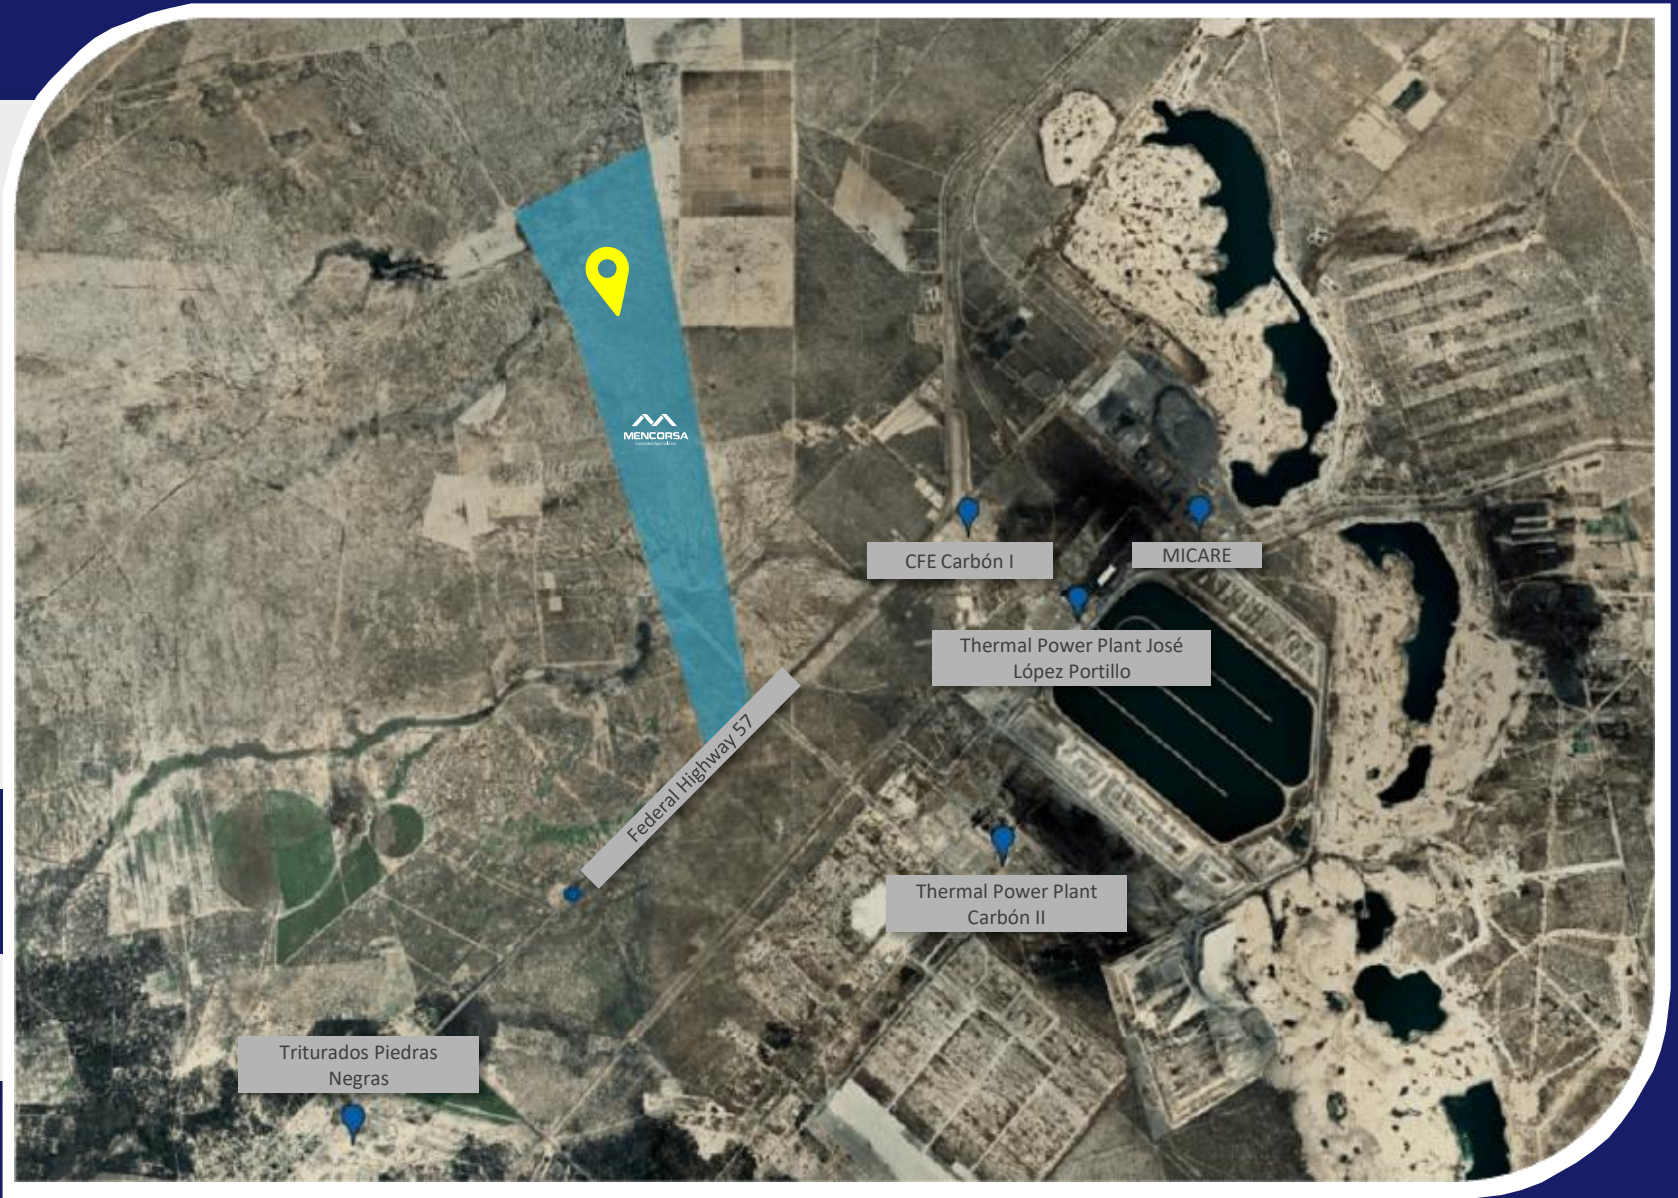

LOCATION

NAVA, COAHUILA

LAND

TOTAL LAND: 500 HA

SERVICES

WATER
SEWAGE
ELECTRICITY

LOCATION

<https://goo.gl/maps/Sj7o4iY3eJNnQRx7>